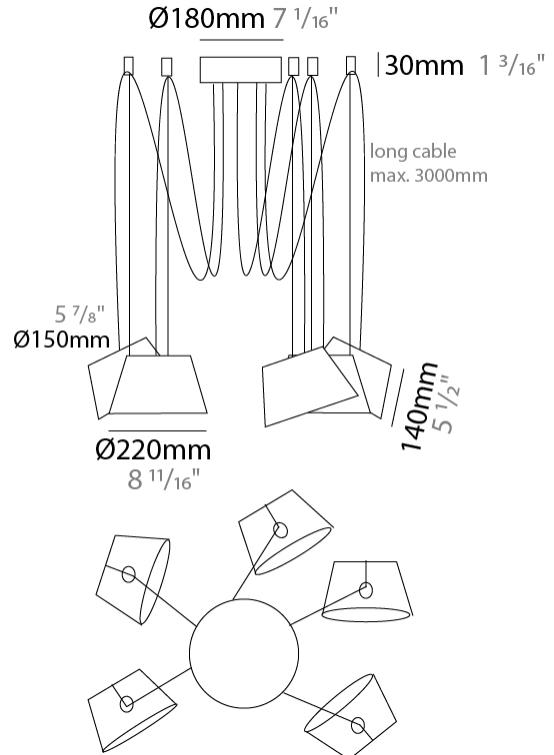

PROJECT _____
TYPE _____
SPECIFIER _____
QUANTITY _____
DATE _____

SENTO SUSPENSION

D111034-

base number   Finish
Options

1. To build a product code in our configurator select the specify button on the base model # product page
2. To build a manual product code on this datasheet choose from the options listed below in blue font and add the suffix to the base model #

GENERAL

Series: Sento _____
Brand: Ole _____
Division: Design _____
Mounting Type: Suspension _____
Mounting Location: Ceiling _____
Subcategory: Pendant _____

PHYSICAL

Shape: Bell _____
Diameter (mm): 220 _____
Diameter (in): 8 ¹¹/₁₆ _____
Height (mm): 140 _____
Height (in): 5 ¹/₂ _____
Max. Overall Height (mm): 3140 _____
Max. Overall Height (in): 123 ⁵/₈ _____
Light Distribution: Direct _____
Weight (kg): 3.6 _____
Weight (lbs): 7.9 _____
Diffuser:rylic - Satin _____
Fixture Finish: [WHi / MBK / MWH](#) _____
Fixture Material: Metal _____
Cable Details: 3000mm Cable _____

ELECTRICAL

Number of Lamps: 5 _____
Lamp Type: LED Retrofit _____
Lamp Shape: MR16 _____
Bulb Included: Bulb Not Included _____
Max. Wattage Per Lamp (W): 7 _____
Lamp Base: GU10 _____
Input Voltage (V): 120 _____

LED

OPTICAL

Adjustability: Tilting _____

RATINGS AND CERTIFICATIONS

Certified By: Certified for North American Standards _____
IP rating: IP20 _____