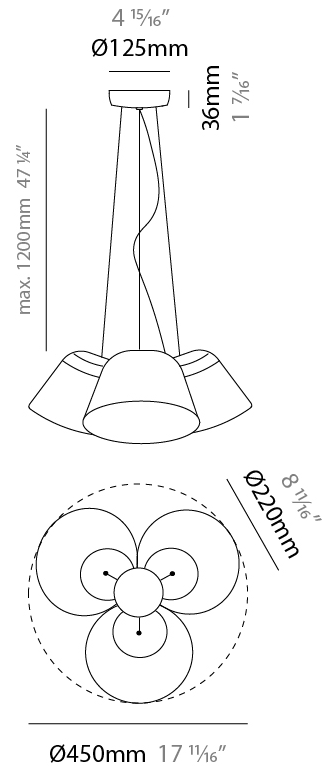

SENTO SUSPENSION

D111036-

base number   Finish (Diamond)   Finish (Triangle)

1. To build a product code in our configurator select the specify button on the base model # product page
2. To build a manual product code on this datasheet choose from the options listed below in blue font and add the suffix to the base model #

GENERAL

Series: Sento
Brand: Ole
Division: Design
Mounting Type: Suspension
Mounting Location: Ceiling
Subcategory: Pendant

PHYSICAL

Shape: Bell
Diameter (mm): 220
Diameter (in): 8 ¹¹/₁₆
Height (mm): 140
Height (in): 5 ¹/₂
Max. Overall Height (mm): 1340
Max. Overall Height (in): 52 ³/₄
Light Distribution: Direct
Weight (kg): 3.7
Weight (lbs): 8.1
Diffuser:rylic - Satin
[Fixture Finish: WHI / MBK / BEI/ MSA / OGR / MWH](#)
Holder Finish: WHI / MBK
Fixture Material: Metal
Cable Details: 3000mm Cable

ELECTRICAL

Number of Lamps: 3
Lamp Type: LED Retrofit
Lamp Shape: MR16
Bulb Included: Bulb Not Included
Max. Wattage Per Lamp (W): 7
Lamp Base: GU10
Input Voltage (V): 120

LED

OPTICAL

Adjustability: Tilting

RATINGS AND CERTIFICATIONS

Certified By: Certified for North American Standards
IP rating: IP20

PROJECT
TYPE
SPECIFIER
QUANTITY
DATE